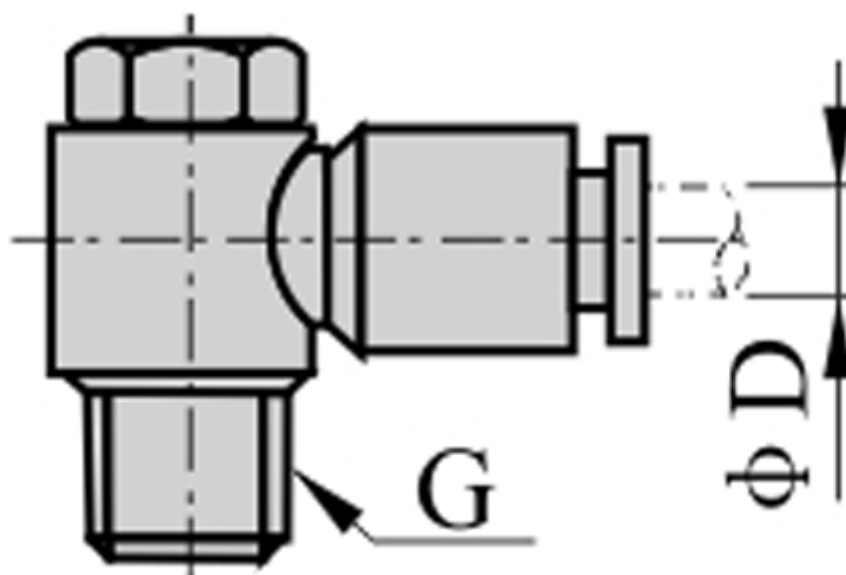

Data Sheet

Article number: 58EPH1203

Description: Fitting EPH1203 Banjo connector
Male thread 3/8", tube diameter 12

Measures

D = 12
Thread = 3/8"